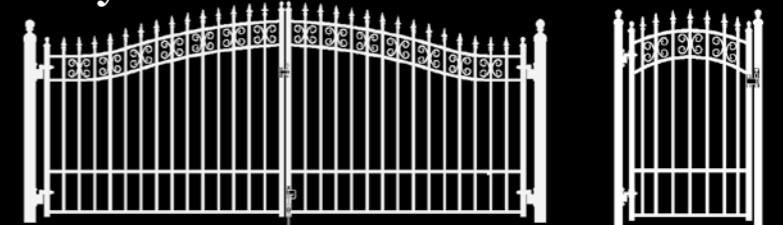

Nouveau, Traditional & Standard

Heights: All panels are available in 950mm and 1200mm (pool fencing) with the Nouveau and Traditional also available in 1500mm.

All panels are a stocked 2300mm long.

Panels come with fixing brackets that can be fitted to a wide range of surfaces – timber, steel & masonry. The panels can be cut to size by the installer to suit most situations.

Nouveau Style

Traditional Style

Standard Style

Driveway Gates & Garden Gate Styles

Driveway Gates and matching Garden Gates come in five different styles:

Traditional, Nouveau, Imperial, Chateau & Windsor

Heights: 1500mm & 1800mm (to the center on curved gates). Widths: 3000mm, 3600mm & 4200mm

Available as either Bi-parting (double gate) or Single leaf. Single leaf gates can be swung or used as a sliding gate. Single leaf gates only available in 3000mm & 3600mm.

All Gates are protected with Zinc Hot Dip Galvanising. Traditional & Nouveau styles are also available from stock Powdercoated Matt Black on top of Zinc Hot Dip Galvanising. Other colour finishes available on request. We also have a full range of gate posts and accessories.

Traditional Style

Nouveau Style

Imperial Style

Chateau Style

Windsor Style