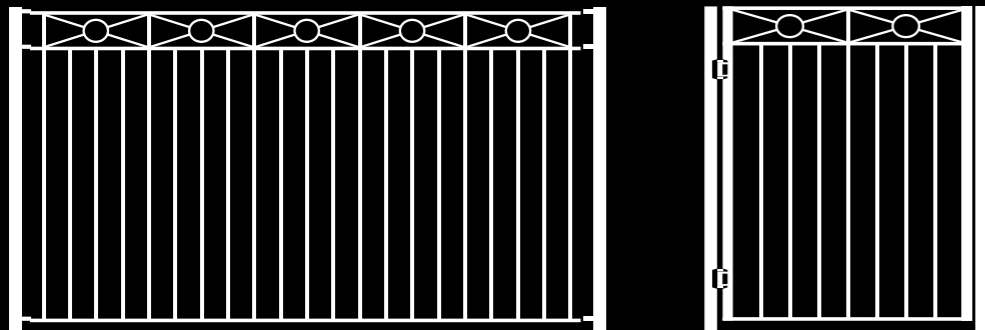

Security Fencing

Security Fencing & Gates are available 1800mm & 1500mm high

Security Fencing is stocked hot dipped galvanised. We stock a range of swing and sliding security gates up to 8m wide.

Custom Gates

Nouveau, Traditional & Standard

Heights: All panels are available in 950mm and 1200mm (pool fencing) with the Nouveau and Traditional also available in 1500mm.

All panels are a stocked 2300mm long.

Panels come with fixing brackets that can be fitted to a wide range of surfaces – timber, steel & masonry. The panels can be cut to size by the installer to suit most situations.

Nouveau Style

Traditional Style

Standard Style

Driveway Gates & Garden Gate Styles

Driveway Gates and matching Garden Gates come in five different styles:

Traditional, Nouveau, Imperial, Chateau & Windsor

Heights: 1500mm & 1800mm (to the center on curved gates). Widths: 3000mm, 3600mm & 4200mm

Available as either Bi-parting (double gate) or Single leaf. Single leaf gates can be swung or used as a sliding gate. Single leaf gates only available in 3000mm & 3600mm.

All Gates are protected with Zinc Hot Dip Galvanising. Traditional & Nouveau styles are also available from stock Powdercoated Matt Black on top of Zinc Hot Dip Galvanising. Other colour finishes available on request. We also have a full range of gate posts and accessories.